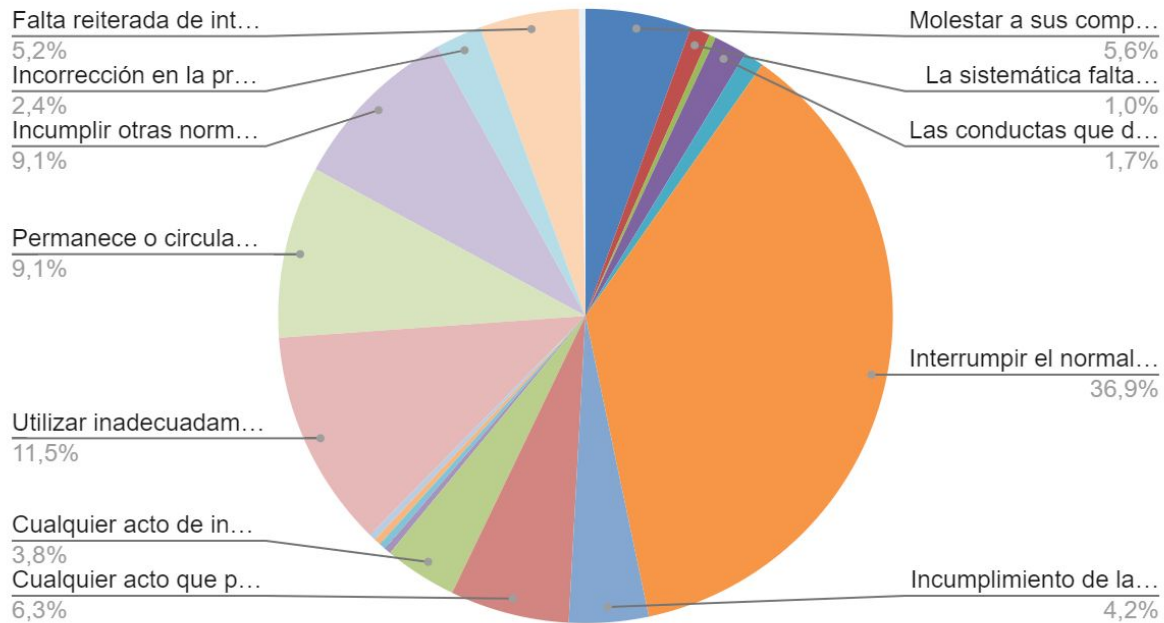

The background is a light pink color with a pattern of various tropical leaves. Some leaves are solid colors (yellow, teal, orange, dark blue) and some are just outlines in the same colors. The leaves are scattered around the central text.

ESTADÍSTICAS CONVIVENCIA 21-22

INCIDENCIAS / CONDUCTAS CONTRARIAS/ CONDUCTAS GRAVEMENTE PERJUDICIALES

RECUESTO DE INCIDENCIAS POR TIPO

Recuento

RECUESTO DE INCIDENCIAS POR CURSO Y GRUPO

Recuento

RECuento de SANCIÓN