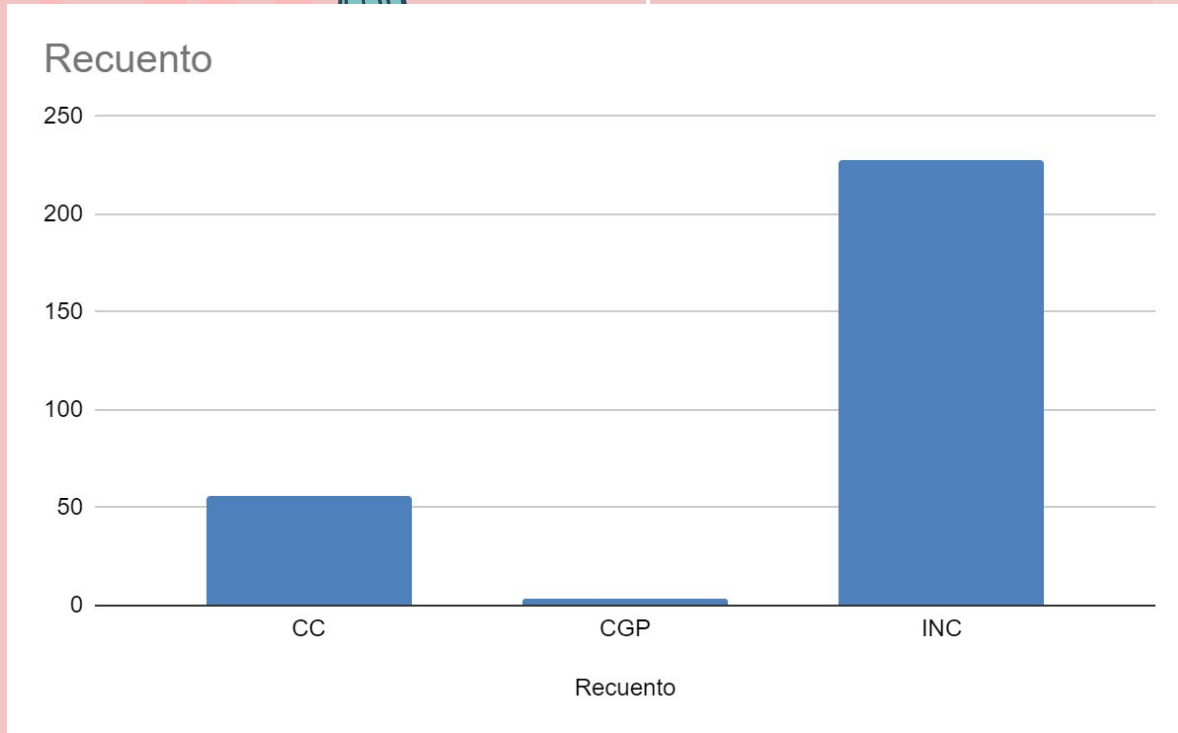

The background is a light pink color with a pattern of various tropical leaves. Some leaves are solid colors (yellow, teal, orange, dark blue) and some are just outlines in the same colors. The leaves are scattered around the central text.

ESTADÍSTICAS CONVIVENCIA 21-22

INCIDENCIAS / CONDUCTAS CONTRARIAS/ CONDUCTAS GRAVEMENTE PERJUDICIALES

RECUESTO DE INCIDENCIAS POR TIPO

Recuento

RECUESTO DE INCIDENCIAS POR CURSO Y GRUPO

Recuento

RECuento de SANCIÓN